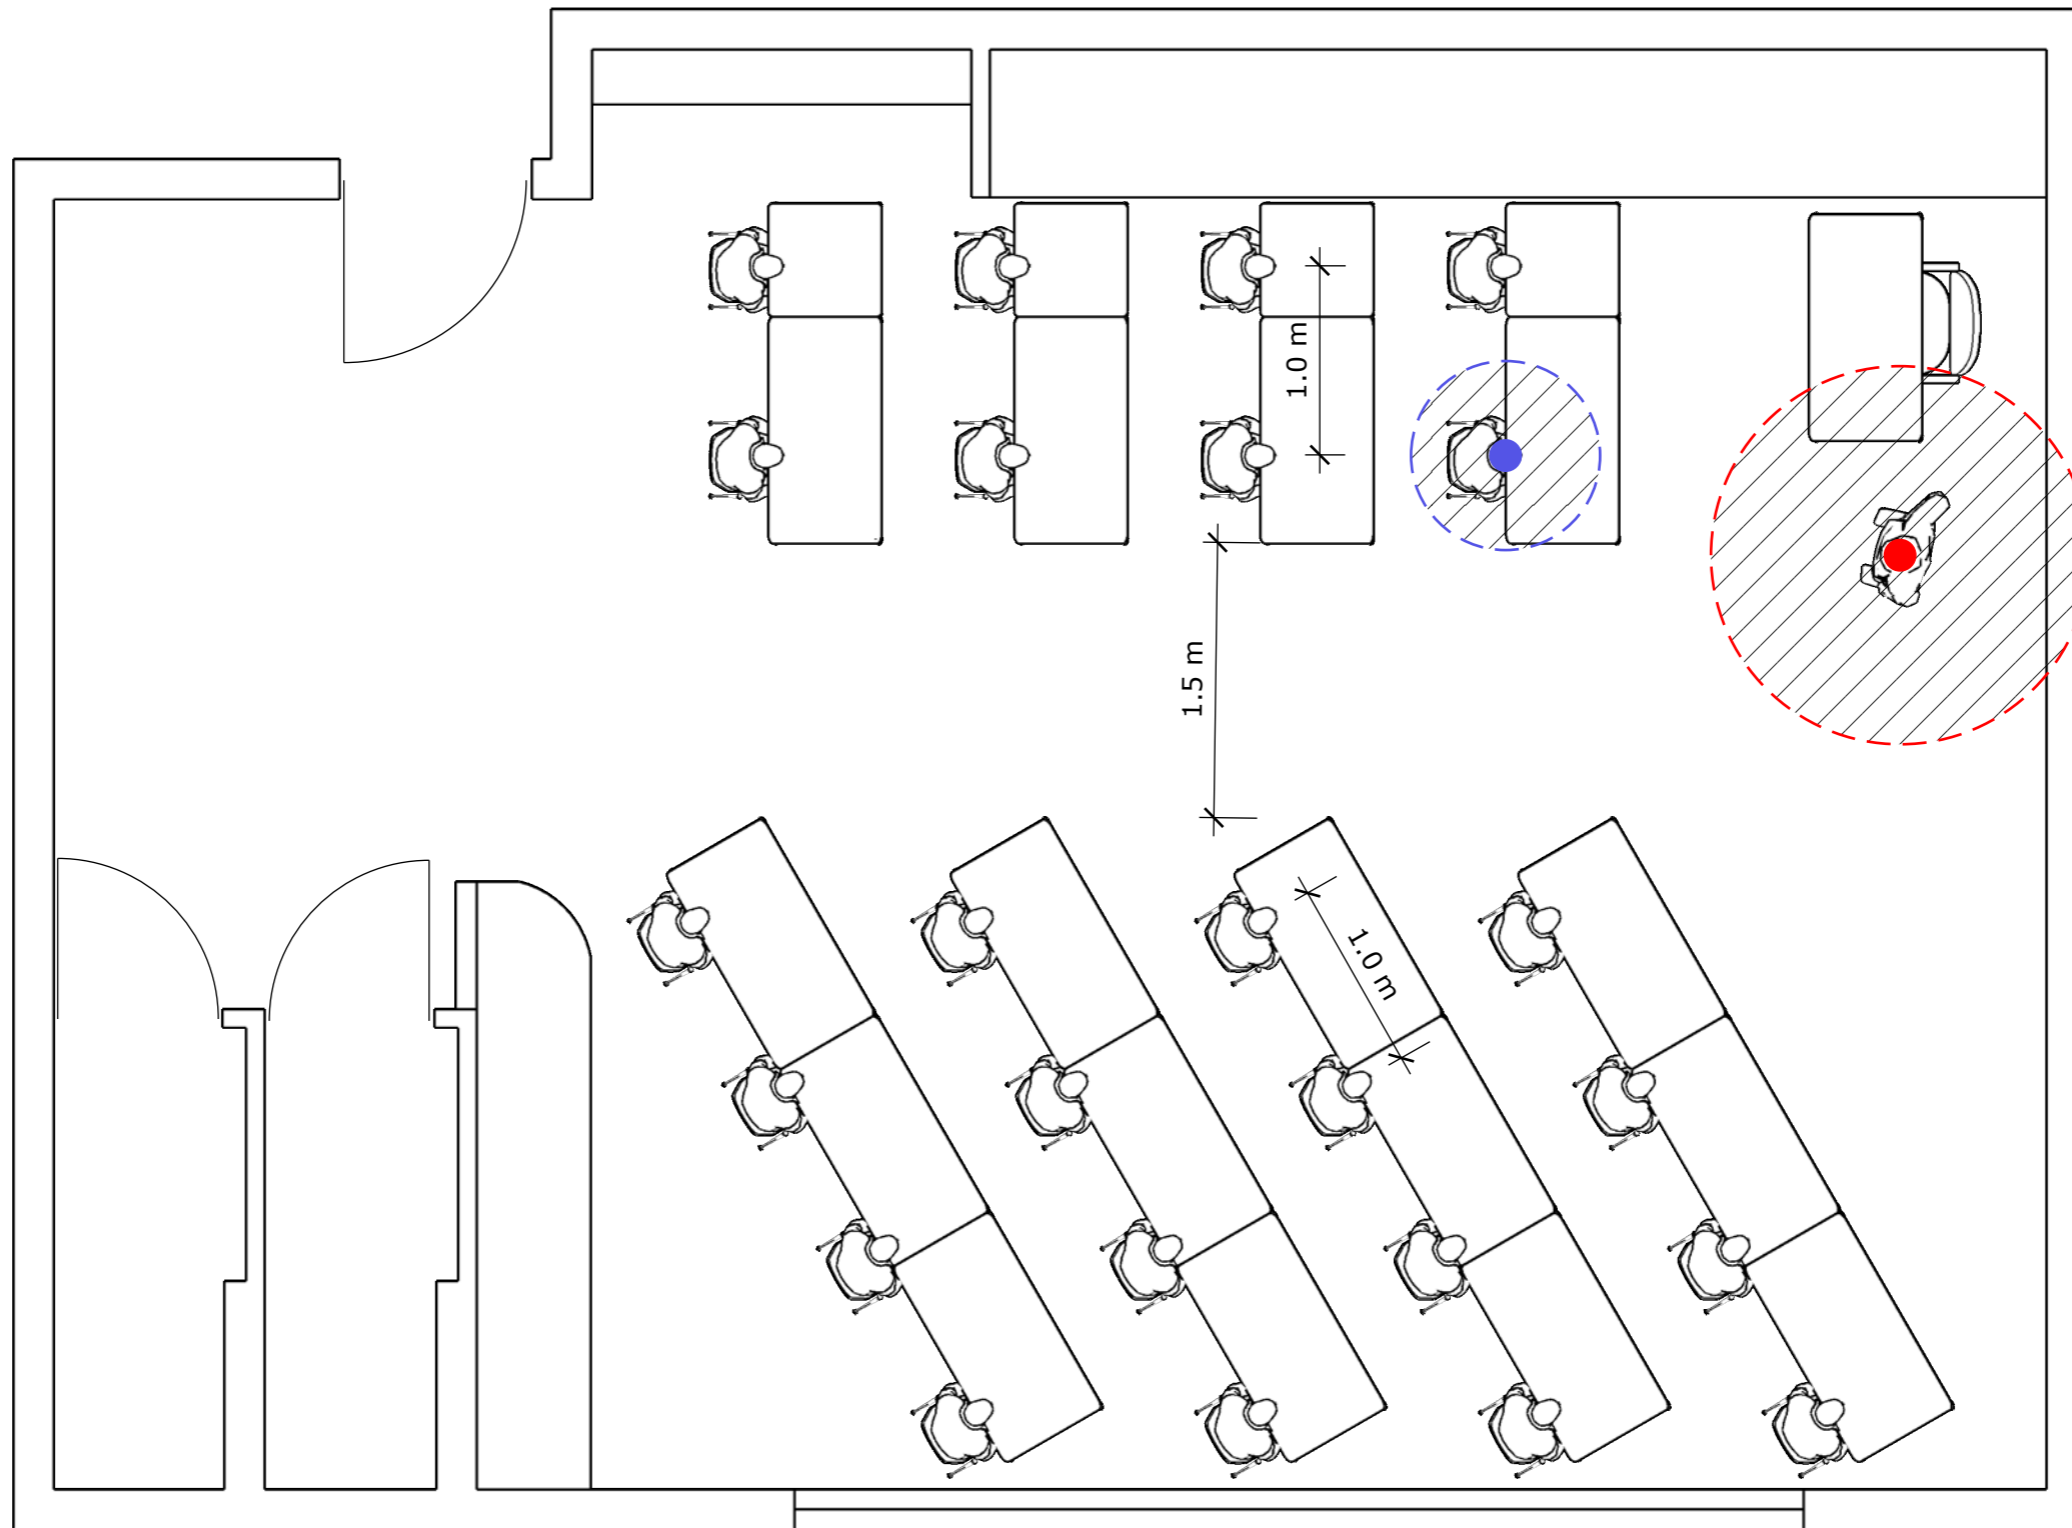

An Roinn Oideachais
agus Scileanna
Department of
Education and Skills

Illustrative Primary Classroom Layouts as referenced under the Roadmap for the Full Return to School

27th July 2020

STANDARD PRIMARY CLASSROOM (80 Sq.M)

32 STUDENTS

STANDARD PRIMARY CLASSROOM (80 Sq.M)

28 STUDENTS

STANDARD PRIMARY CLASSROOM (80 Sq.M)

24 STUDENTS

STANDARD PRIMARY CLASSROOM (80 Sq.M)

31 STUDENTS

STANDARD PRIMARY CLASSROOM (80 Sq.M)

28 STUDENTS

STANDARD PRIMARY CLASSROOM (80 Sq.M)

24 STUDENTS

STANDARD PRIMARY CLASSROOM (80 Sq.M)

30 STUDENTS

STANDARD PRIMARY CLASSROOM (60 Sq.M)

32 STUDENTS

STANDARD PRIMARY CLASSROOM (60 Sq.M)