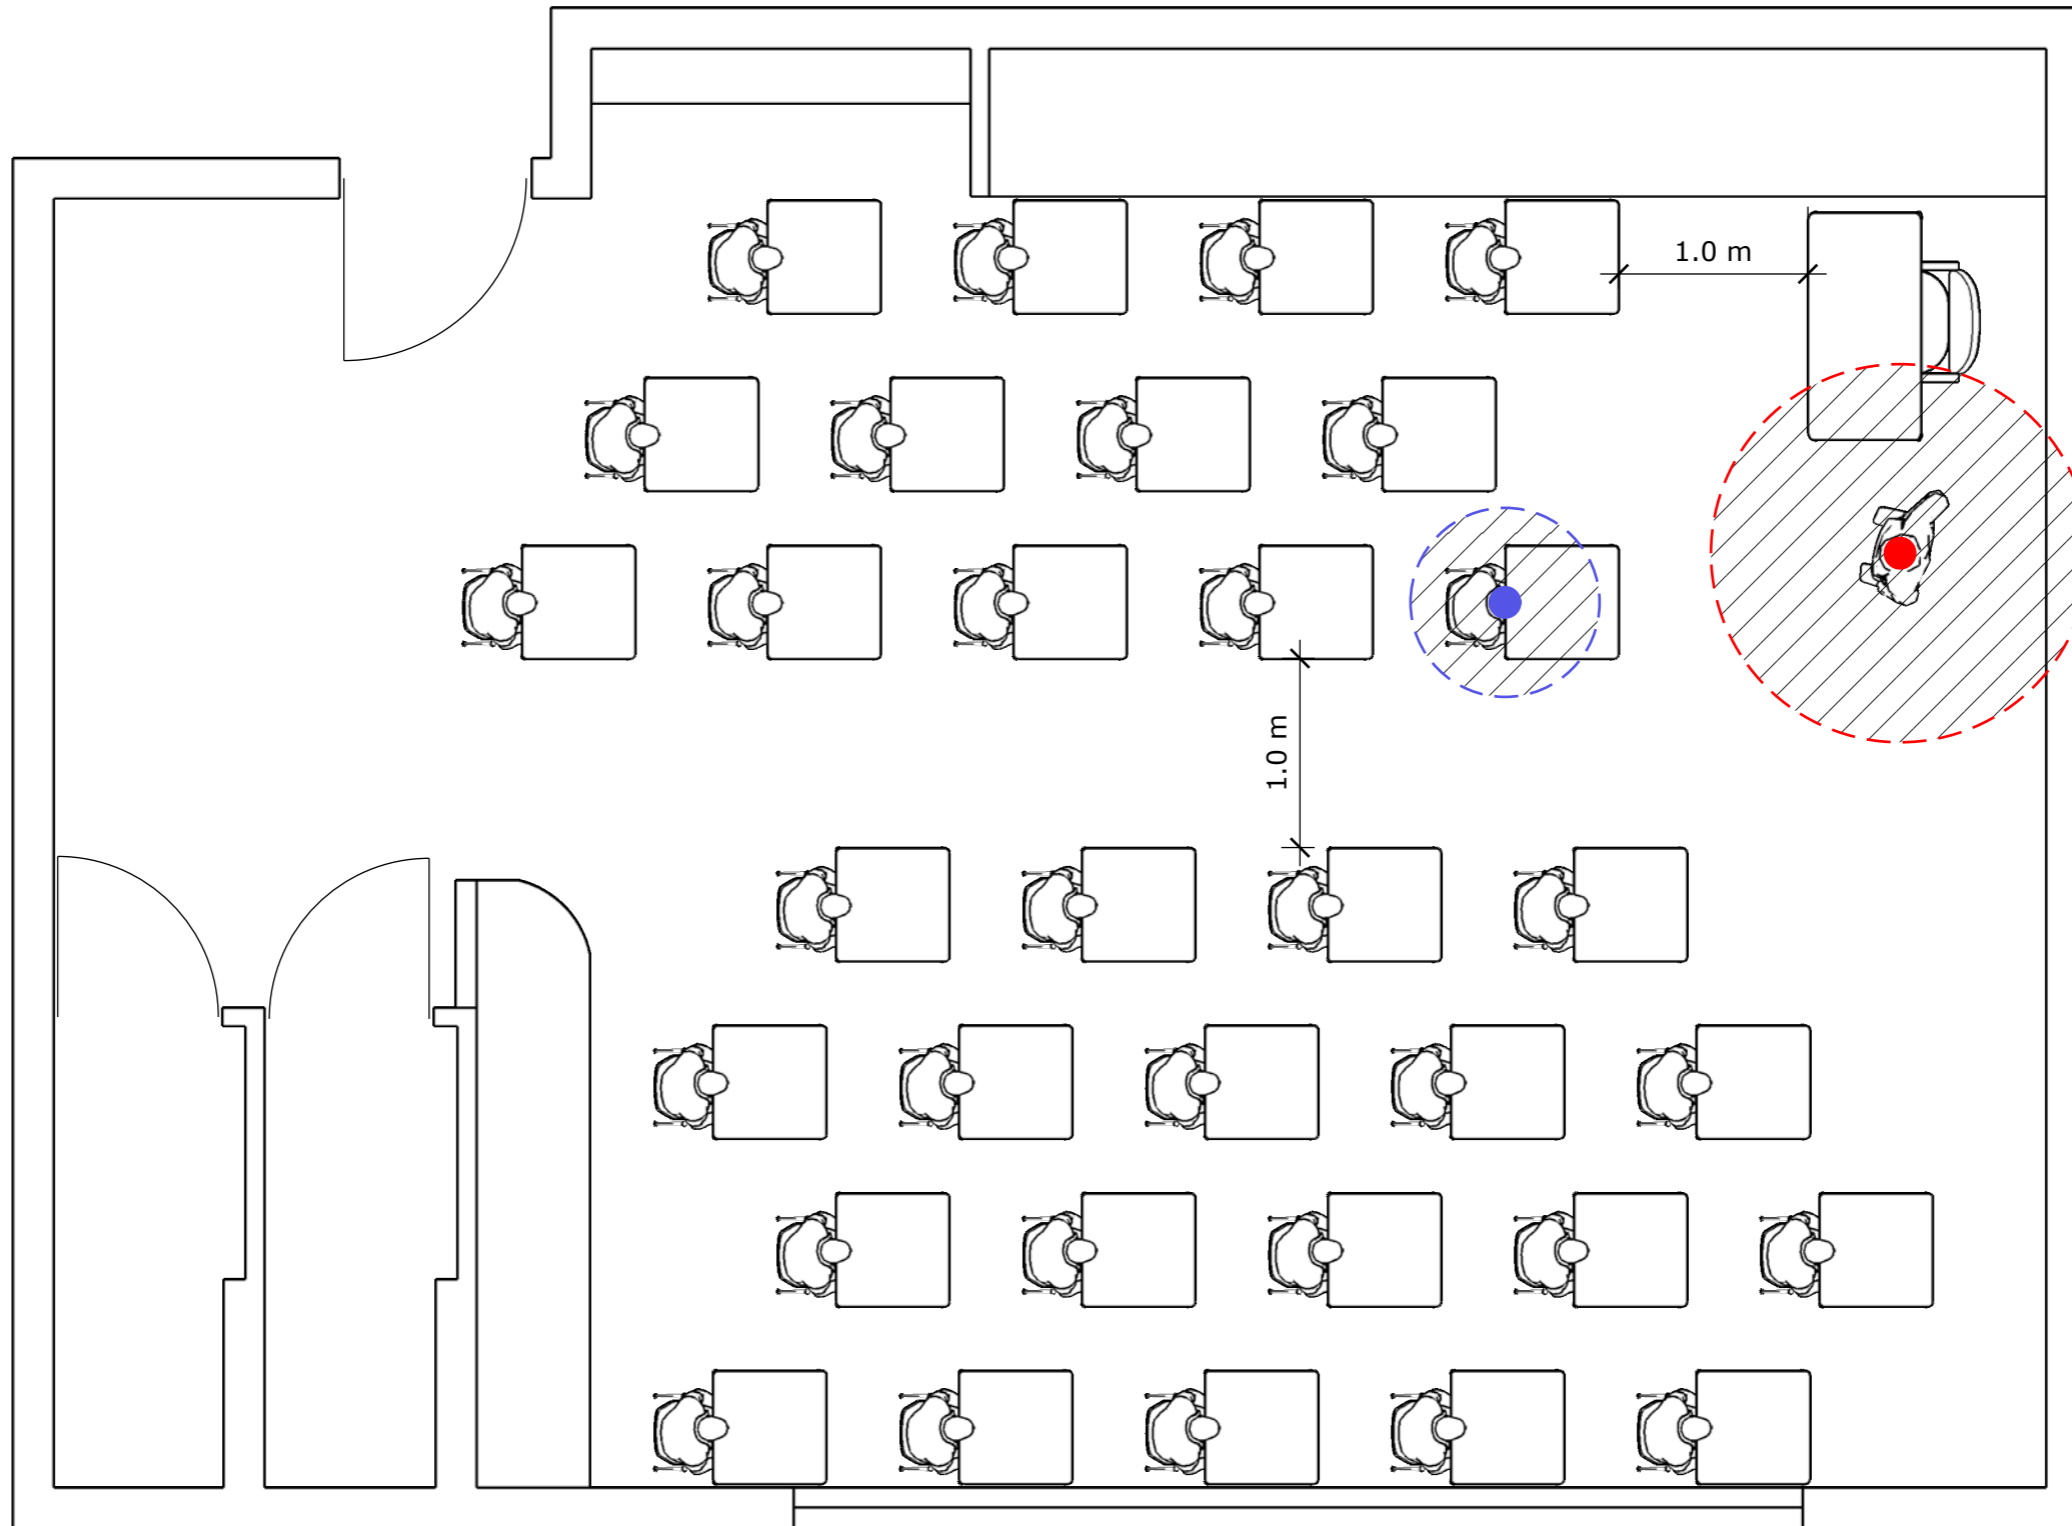

eDeposit Ireland

Illustrative Primary Classroom Layouts as referenced under the Roadmap for the Full Return to School, 27th July 2020

Item Type	other
Citation	Ireland. Department of Education and Skills, 'Illustrative Primary Classroom Layouts as referenced under the Roadmap for the Full Return to School, 27th July 2020', [other], Department of Education and Skills, 2020-07-27
Publisher	Department of Education and Skills
Rights	Y
Download date	2026-05-13 22:08:58
Link to Item	https://hdl.handle.net/20.500.14765/97754

An Roinn Oideachais
agus Scileanna
Department of
Education and Skills

Illustrative Primary Classroom Layouts as referenced under the Roadmap for the Full Return to School

27th July 2020

STANDARD PRIMARY CLASSROOM (80 Sq.M)