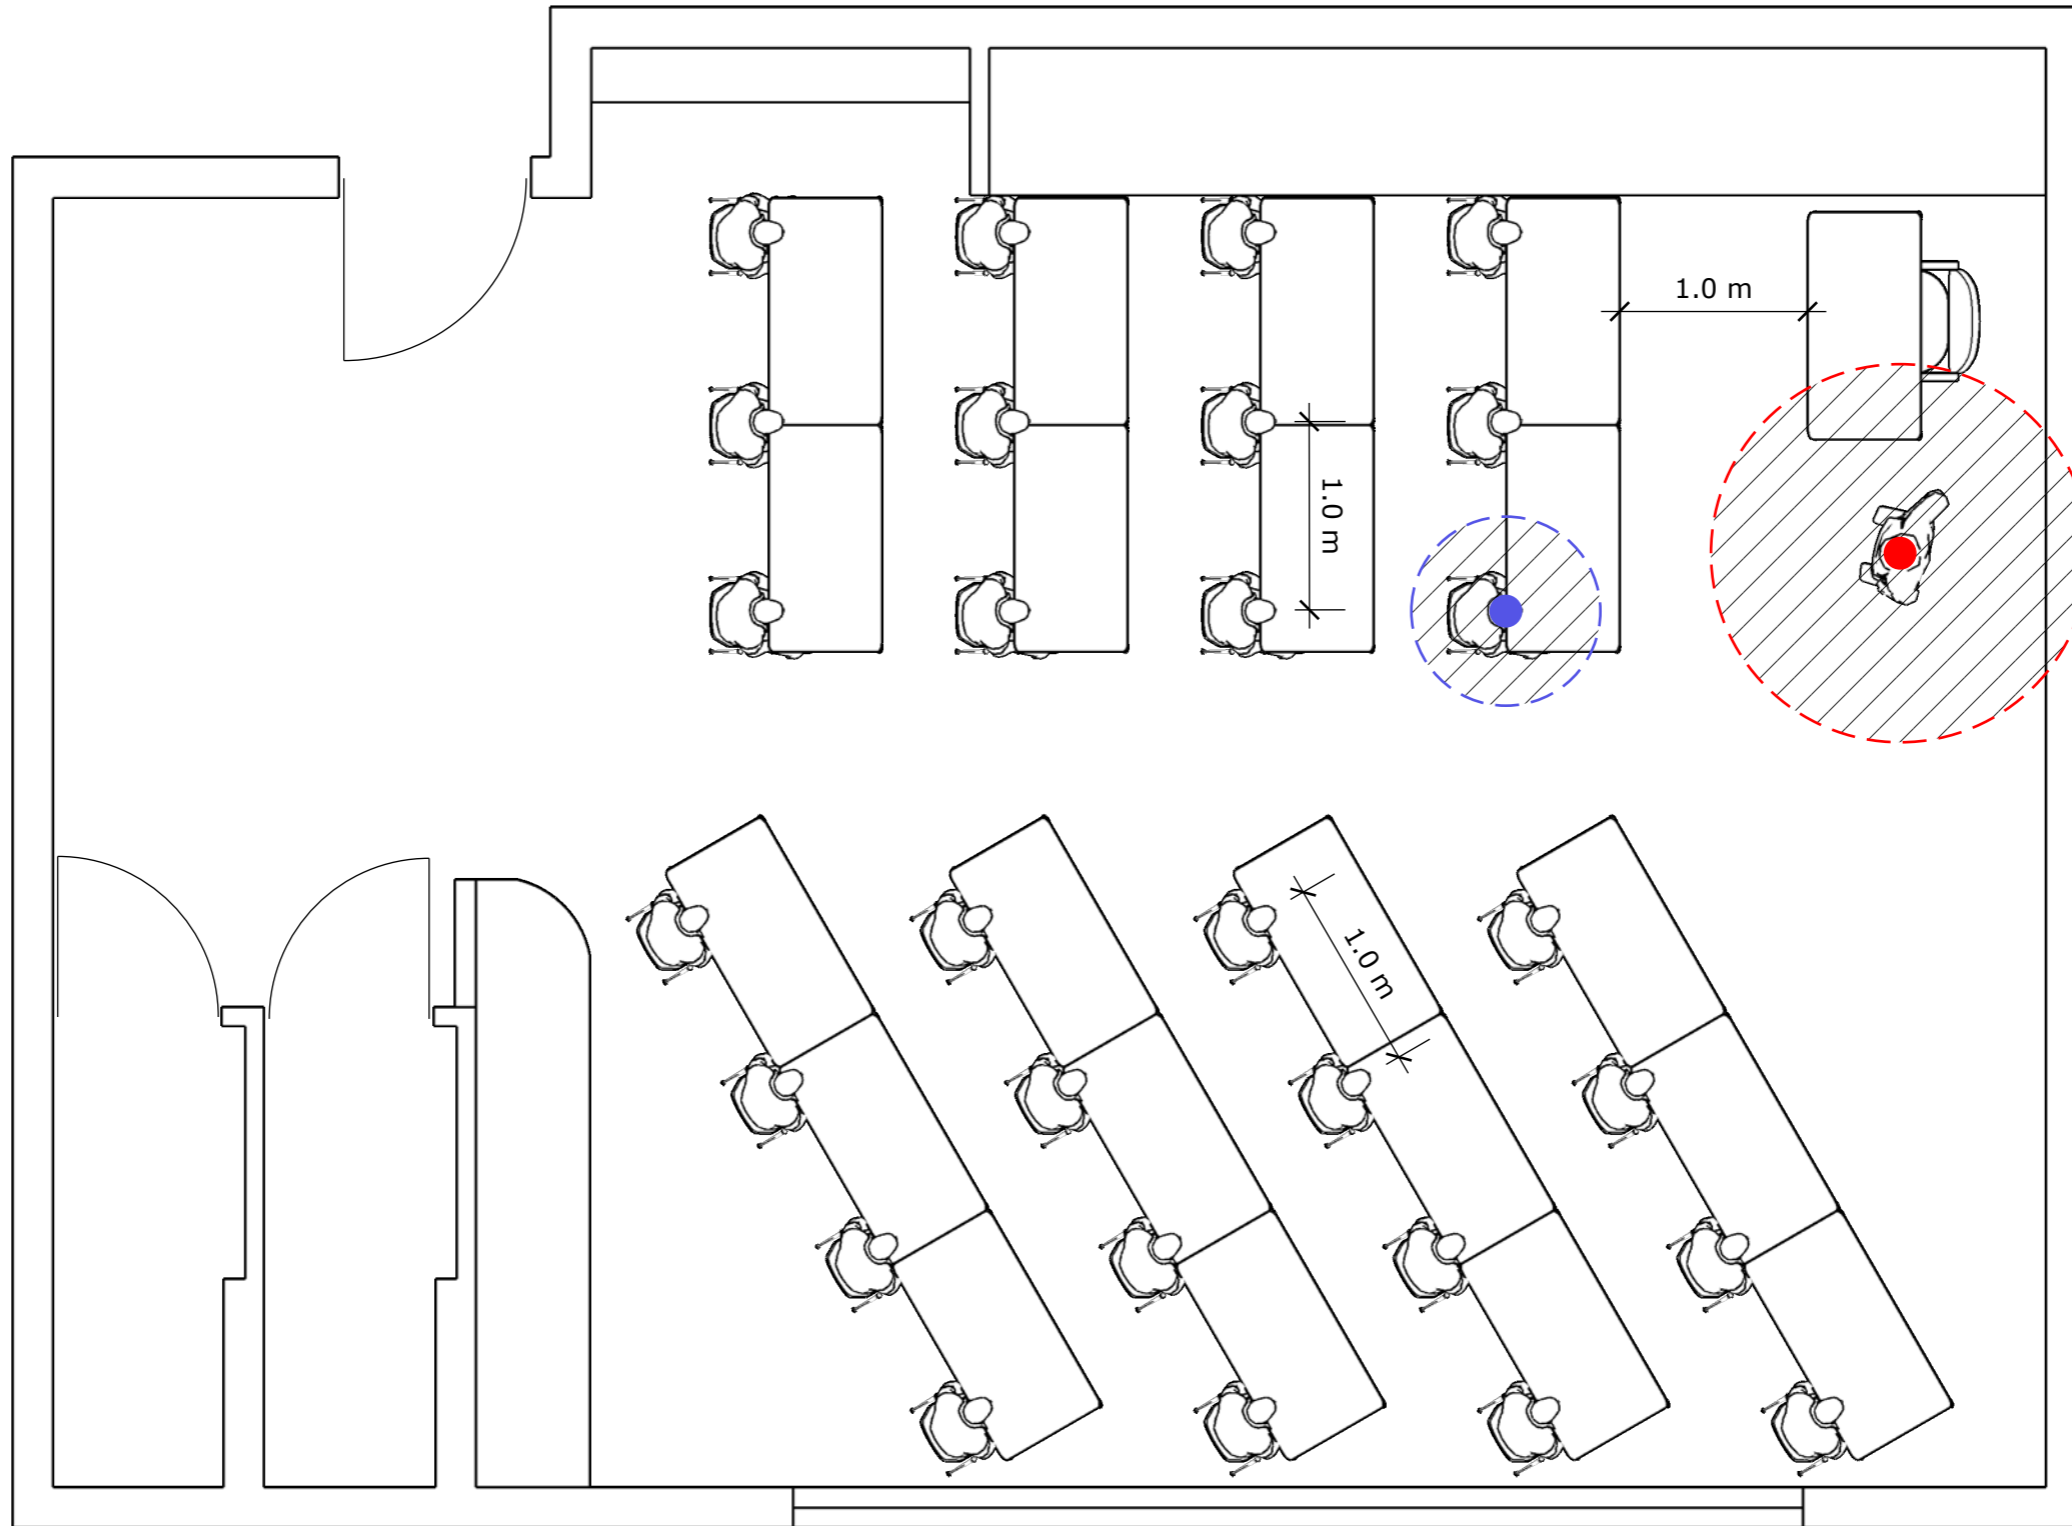

An Roinn Oideachais
agus Scileanna
Department of
Education and Skills

Illustrative Primary Classroom Layouts as referenced under the Roadmap for the Full Return to School

27th July 2020

STANDARD PRIMARY CLASSROOM (80 Sq.M)

32 STUDENTS

STANDARD PRIMARY CLASSROOM (80 Sq.M)

28 STUDENTS

STANDARD PRIMARY CLASSROOM (80 Sq.M)

24 STUDENTS

STANDARD PRIMARY CLASSROOM (80 Sq.M)

31 STUDENTS

STANDARD PRIMARY CLASSROOM (80 Sq.M)