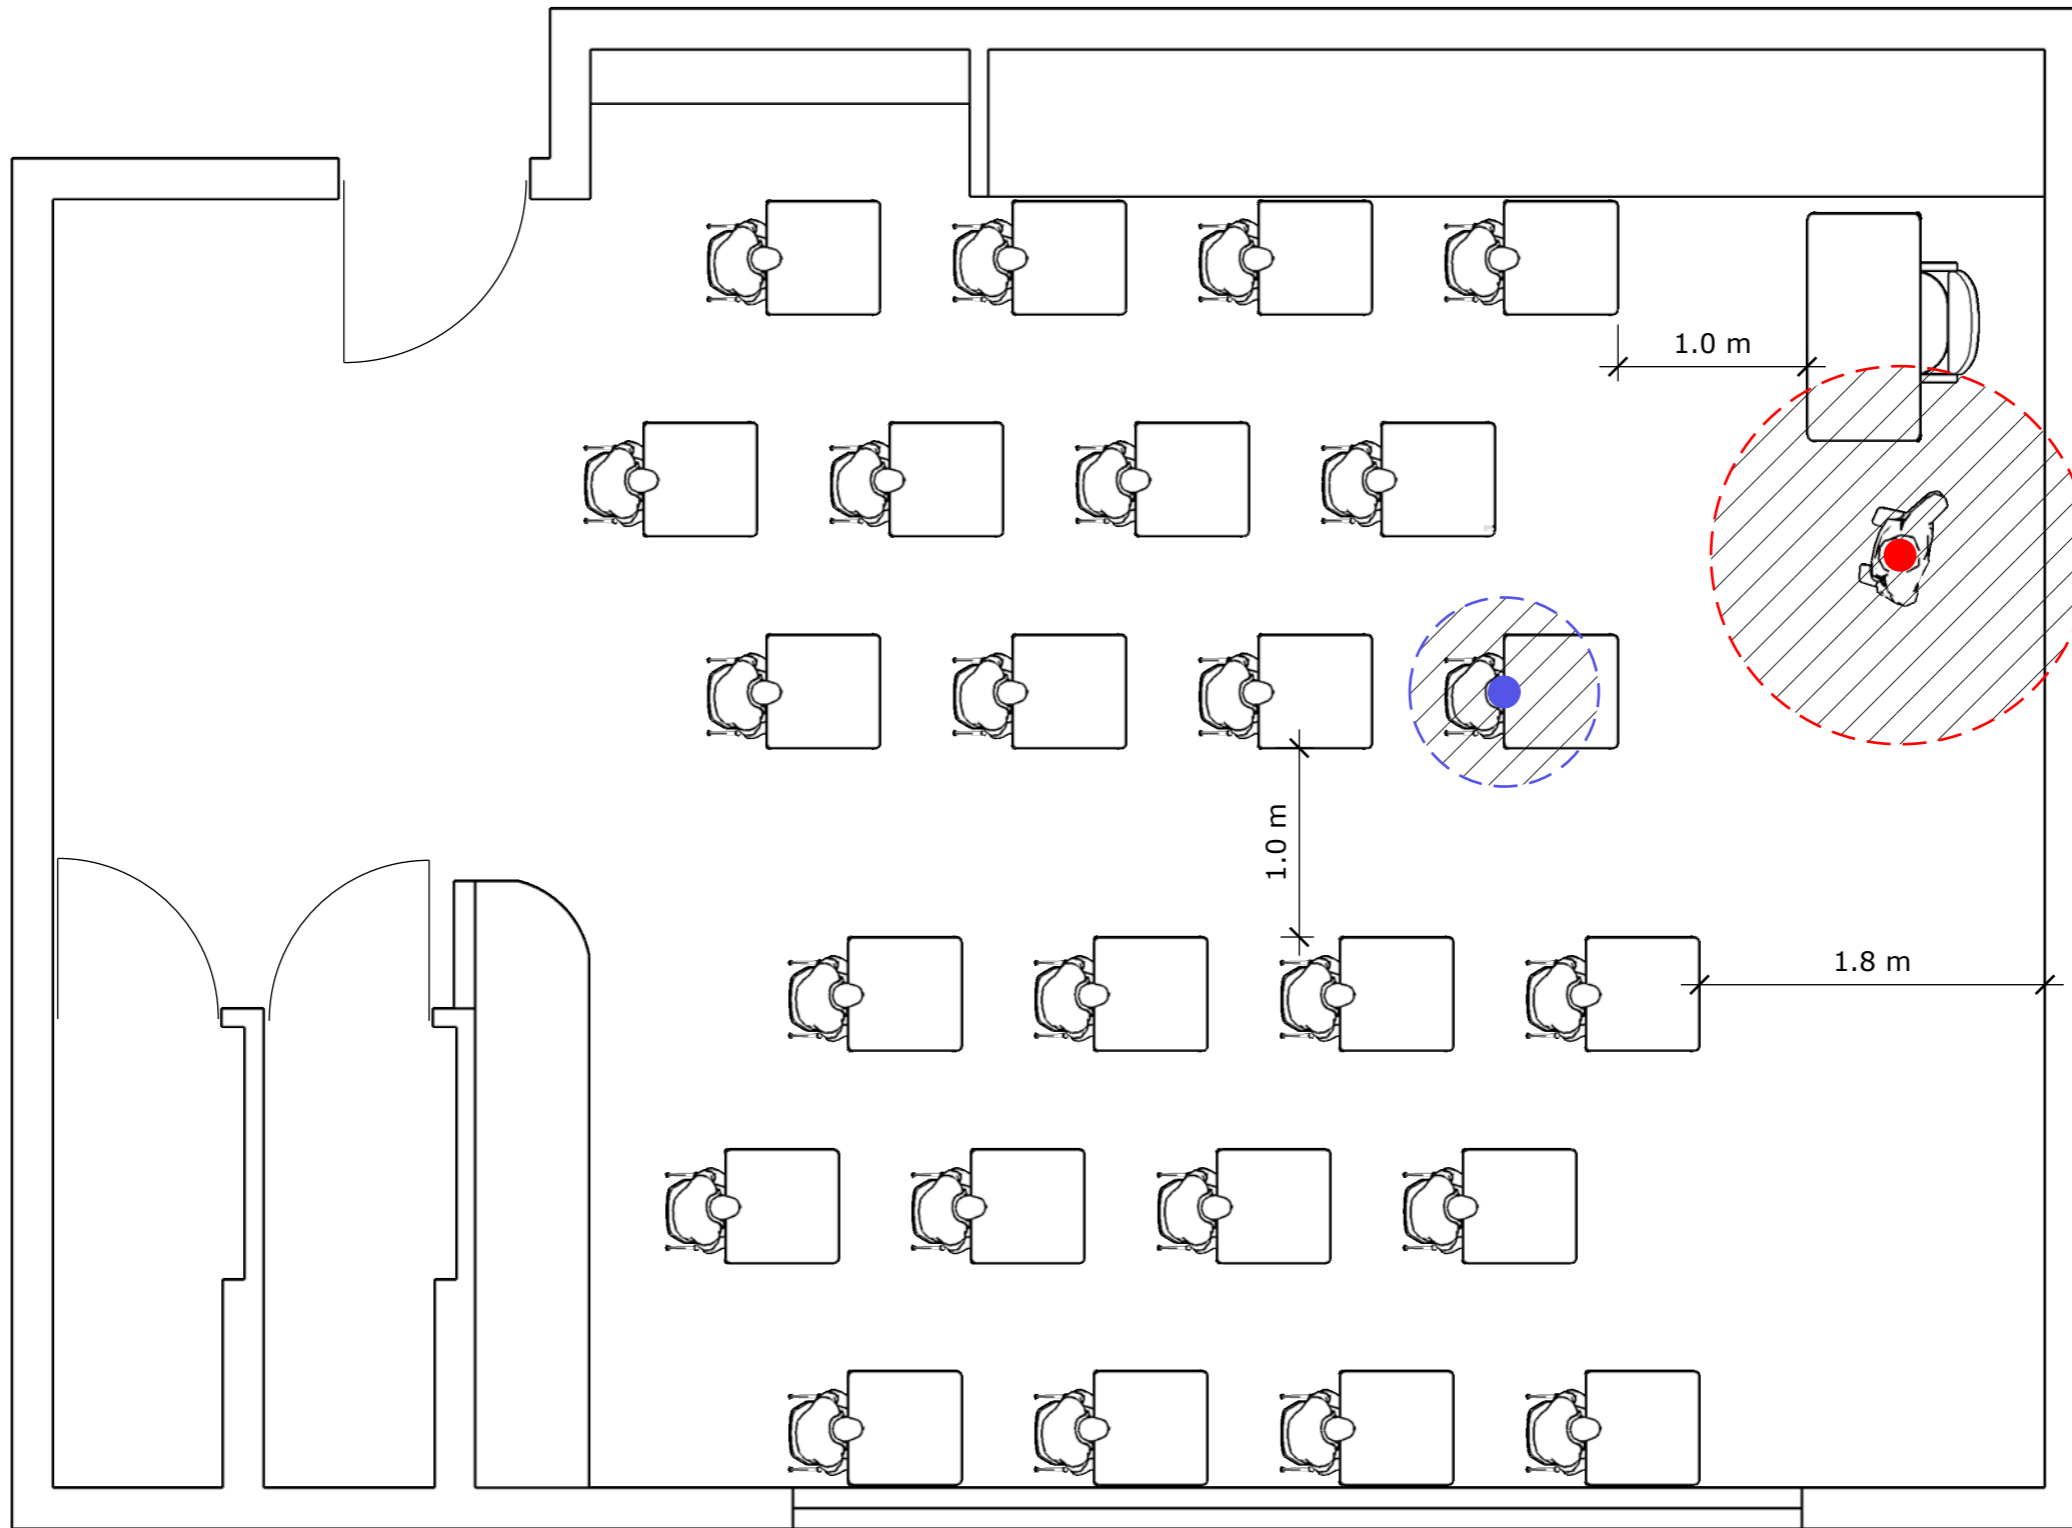

An Roinn Oideachais
agus Scileanna
Department of
Education and Skills

Illustrative Primary Classroom Layouts as referenced under the Roadmap for the Full Return to School

27th July 2020

STANDARD PRIMARY CLASSROOM (80 Sq.M)

32 STUDENTS

STANDARD PRIMARY CLASSROOM (80 Sq.M)

28 STUDENTS

STANDARD PRIMARY CLASSROOM (80 Sq.M)

24 STUDENTS

STANDARD PRIMARY CLASSROOM (80 Sq.M)

31 STUDENTS

STANDARD PRIMARY CLASSROOM (80 Sq.M)