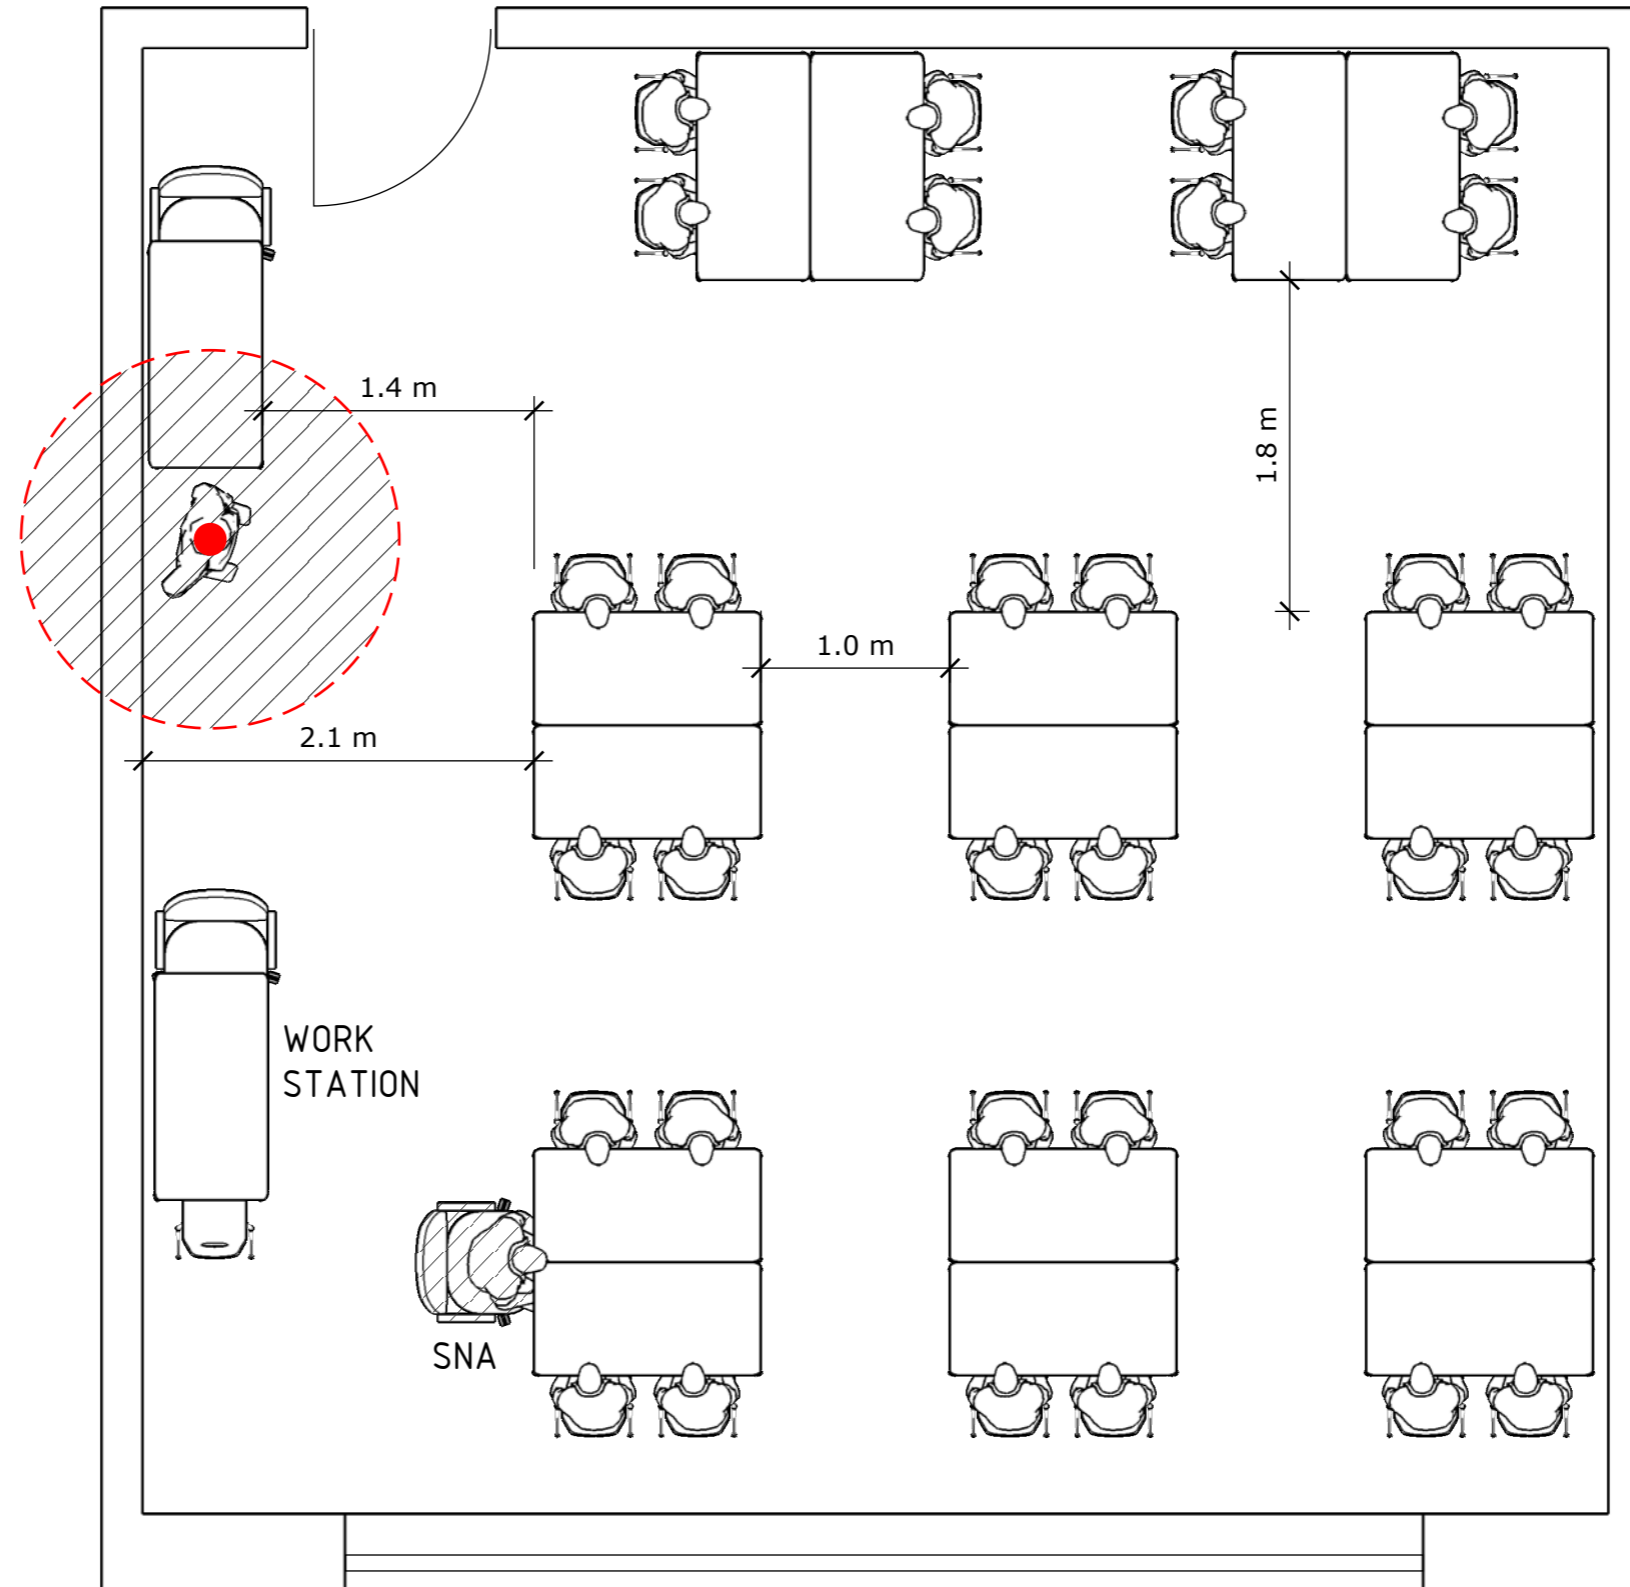

STANDARD PRIMARY CLASSROOM (60 Sq.M)

32 STUDENTS + SNA + WORK STATION