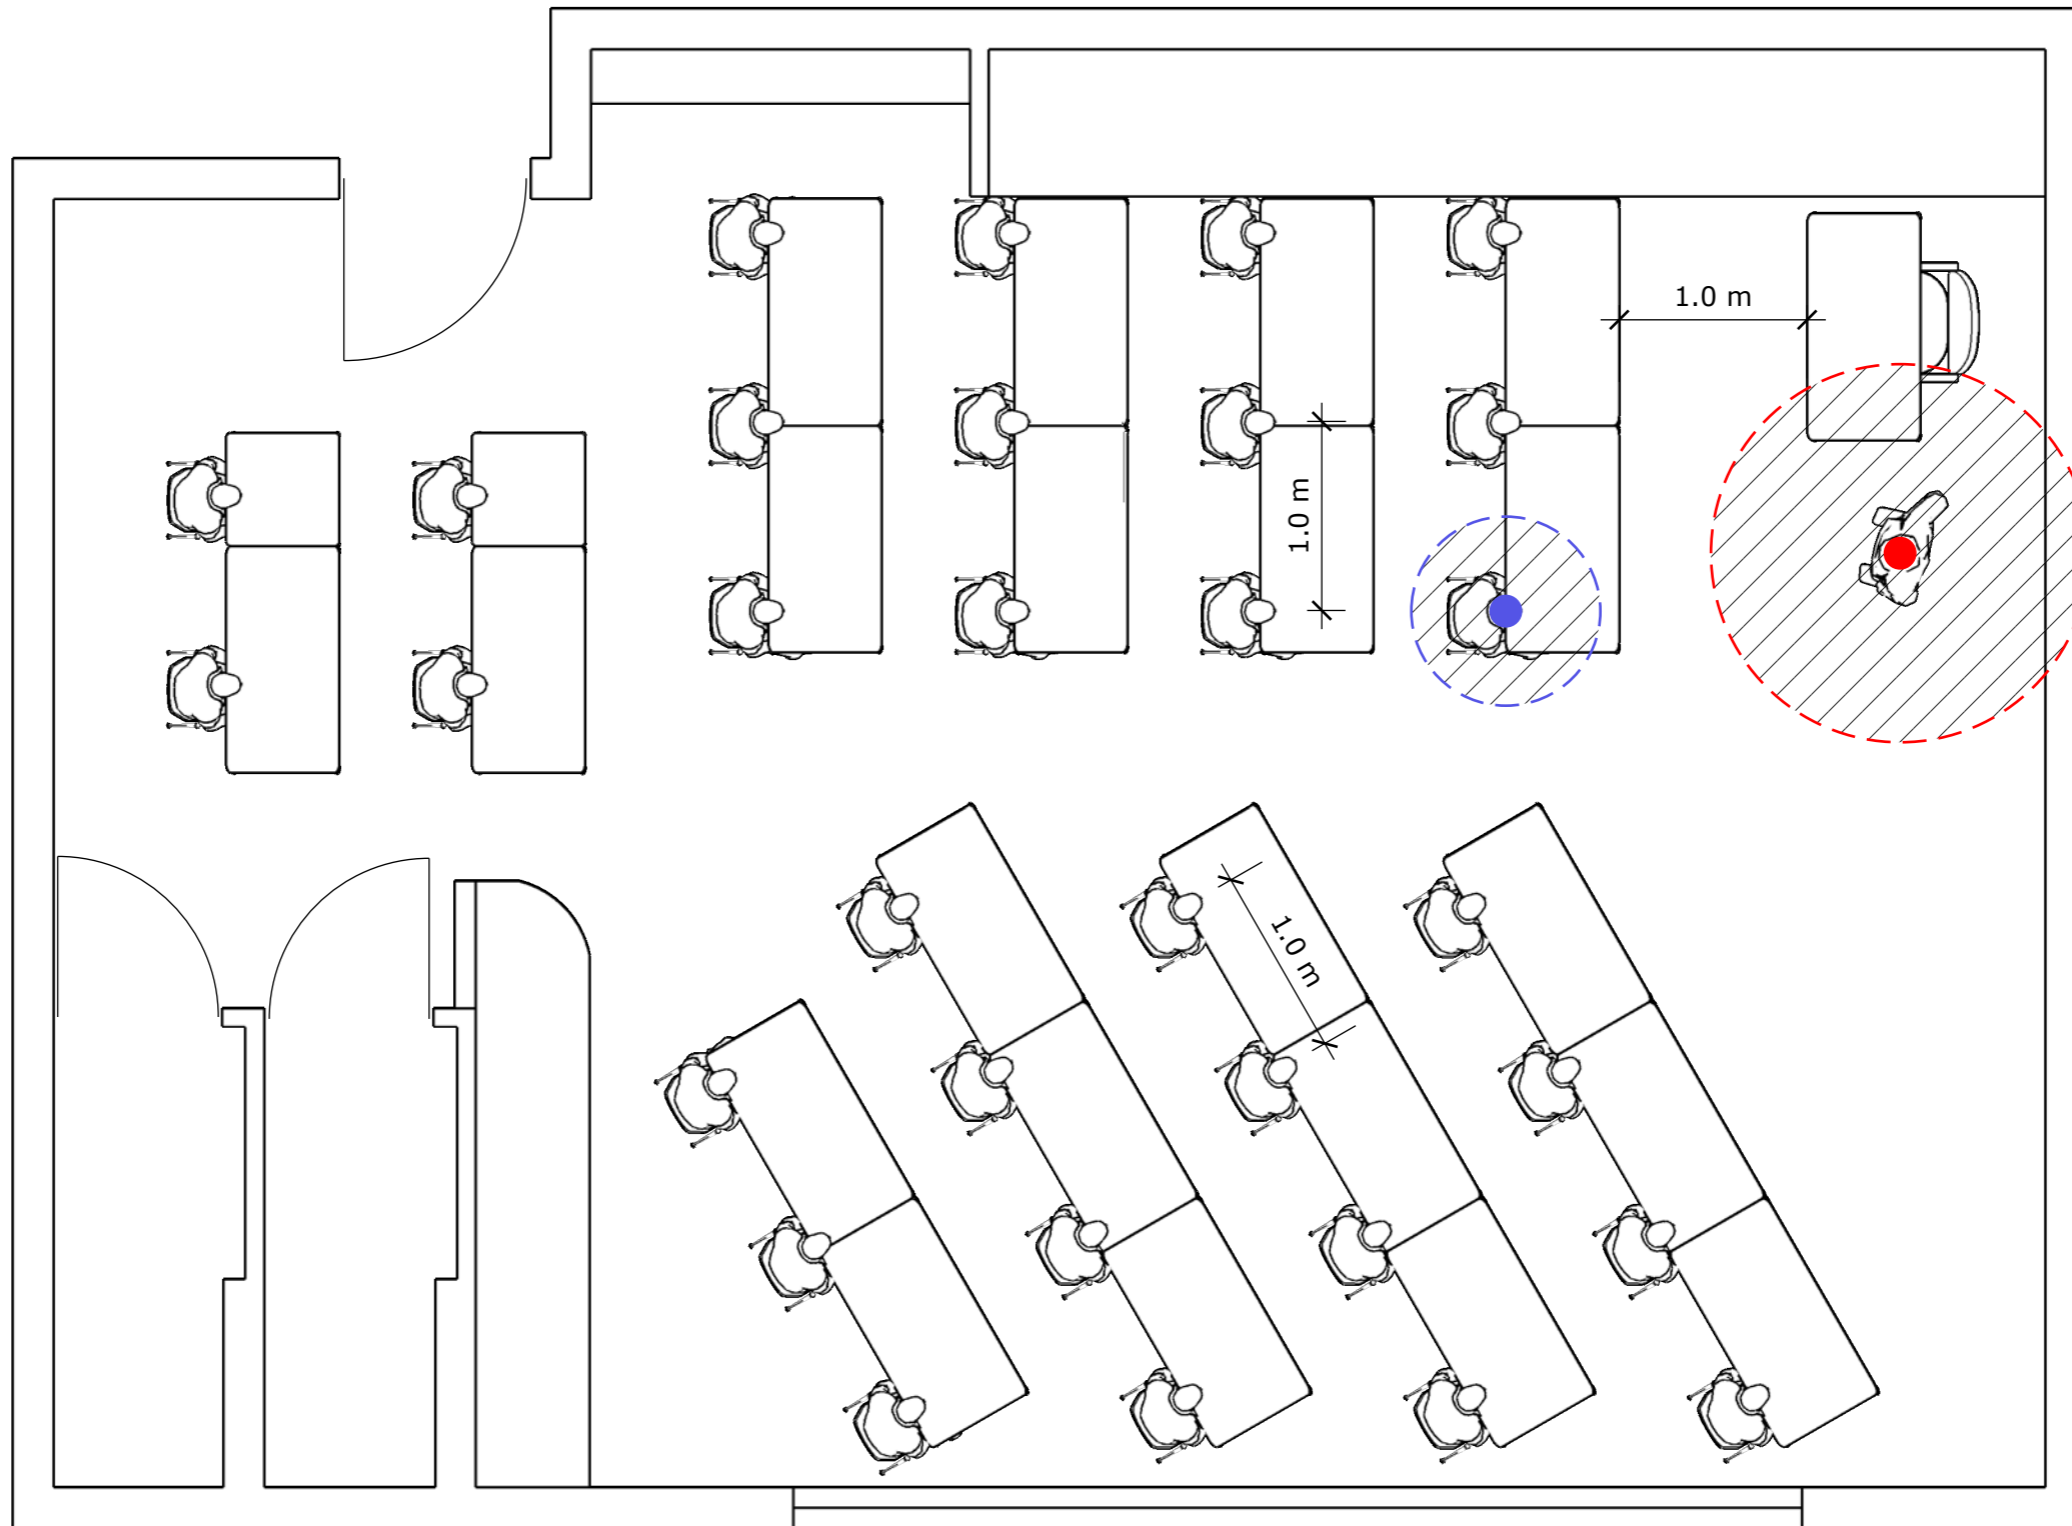

An Roinn Oideachais
agus Scileanna
Department of
Education and Skills

Illustrative Primary Classroom Layouts as referenced under the Roadmap for the Full Return to School

27th July 2020

STANDARD PRIMARY CLASSROOM (80 Sq.M)

32 STUDENTS

STANDARD PRIMARY CLASSROOM (80 Sq.M)

28 STUDENTS

STANDARD PRIMARY CLASSROOM (80 Sq.M)

24 STUDENTS

STANDARD PRIMARY CLASSROOM (80 Sq.M)

31 STUDENTS

STANDARD PRIMARY CLASSROOM (80 Sq.M)

28 STUDENTS

STANDARD PRIMARY CLASSROOM (80 Sq.M)

24 STUDENTS

STANDARD PRIMARY CLASSROOM (80 Sq.M)

30 STUDENTS

STANDARD PRIMARY CLASSROOM (60 Sq.M)

32 STUDENTS

STANDARD PRIMARY CLASSROOM (60 Sq.M)