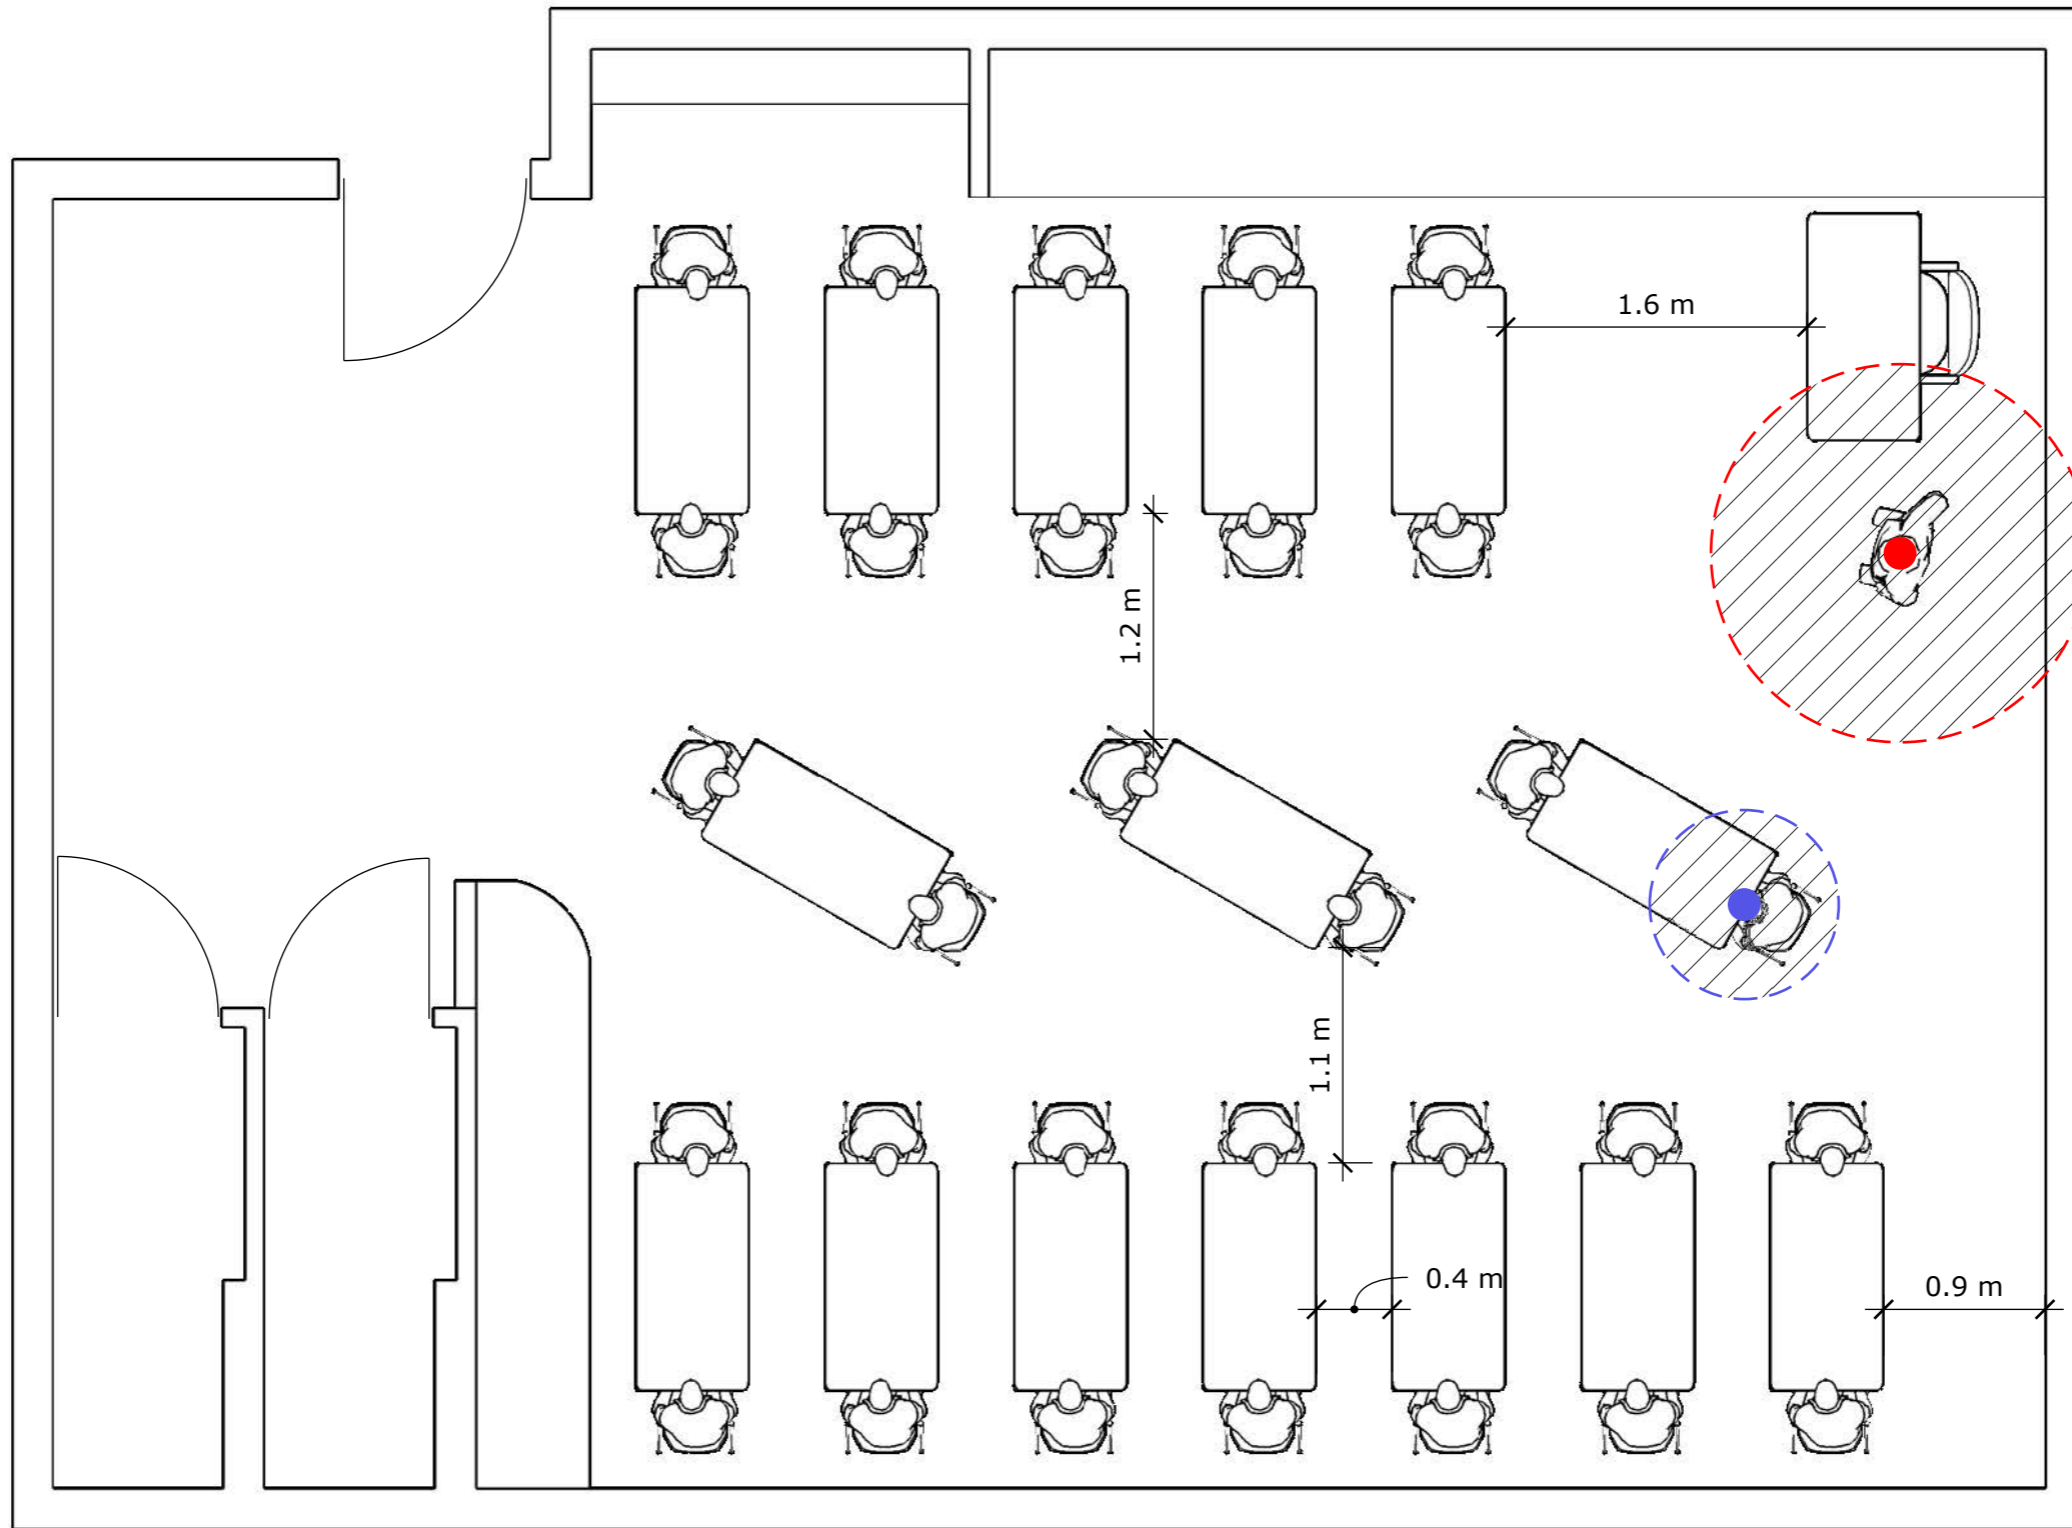

STANDARD PRIMARY CLASSROOM (80 Sq.M)

30 STUDENTS