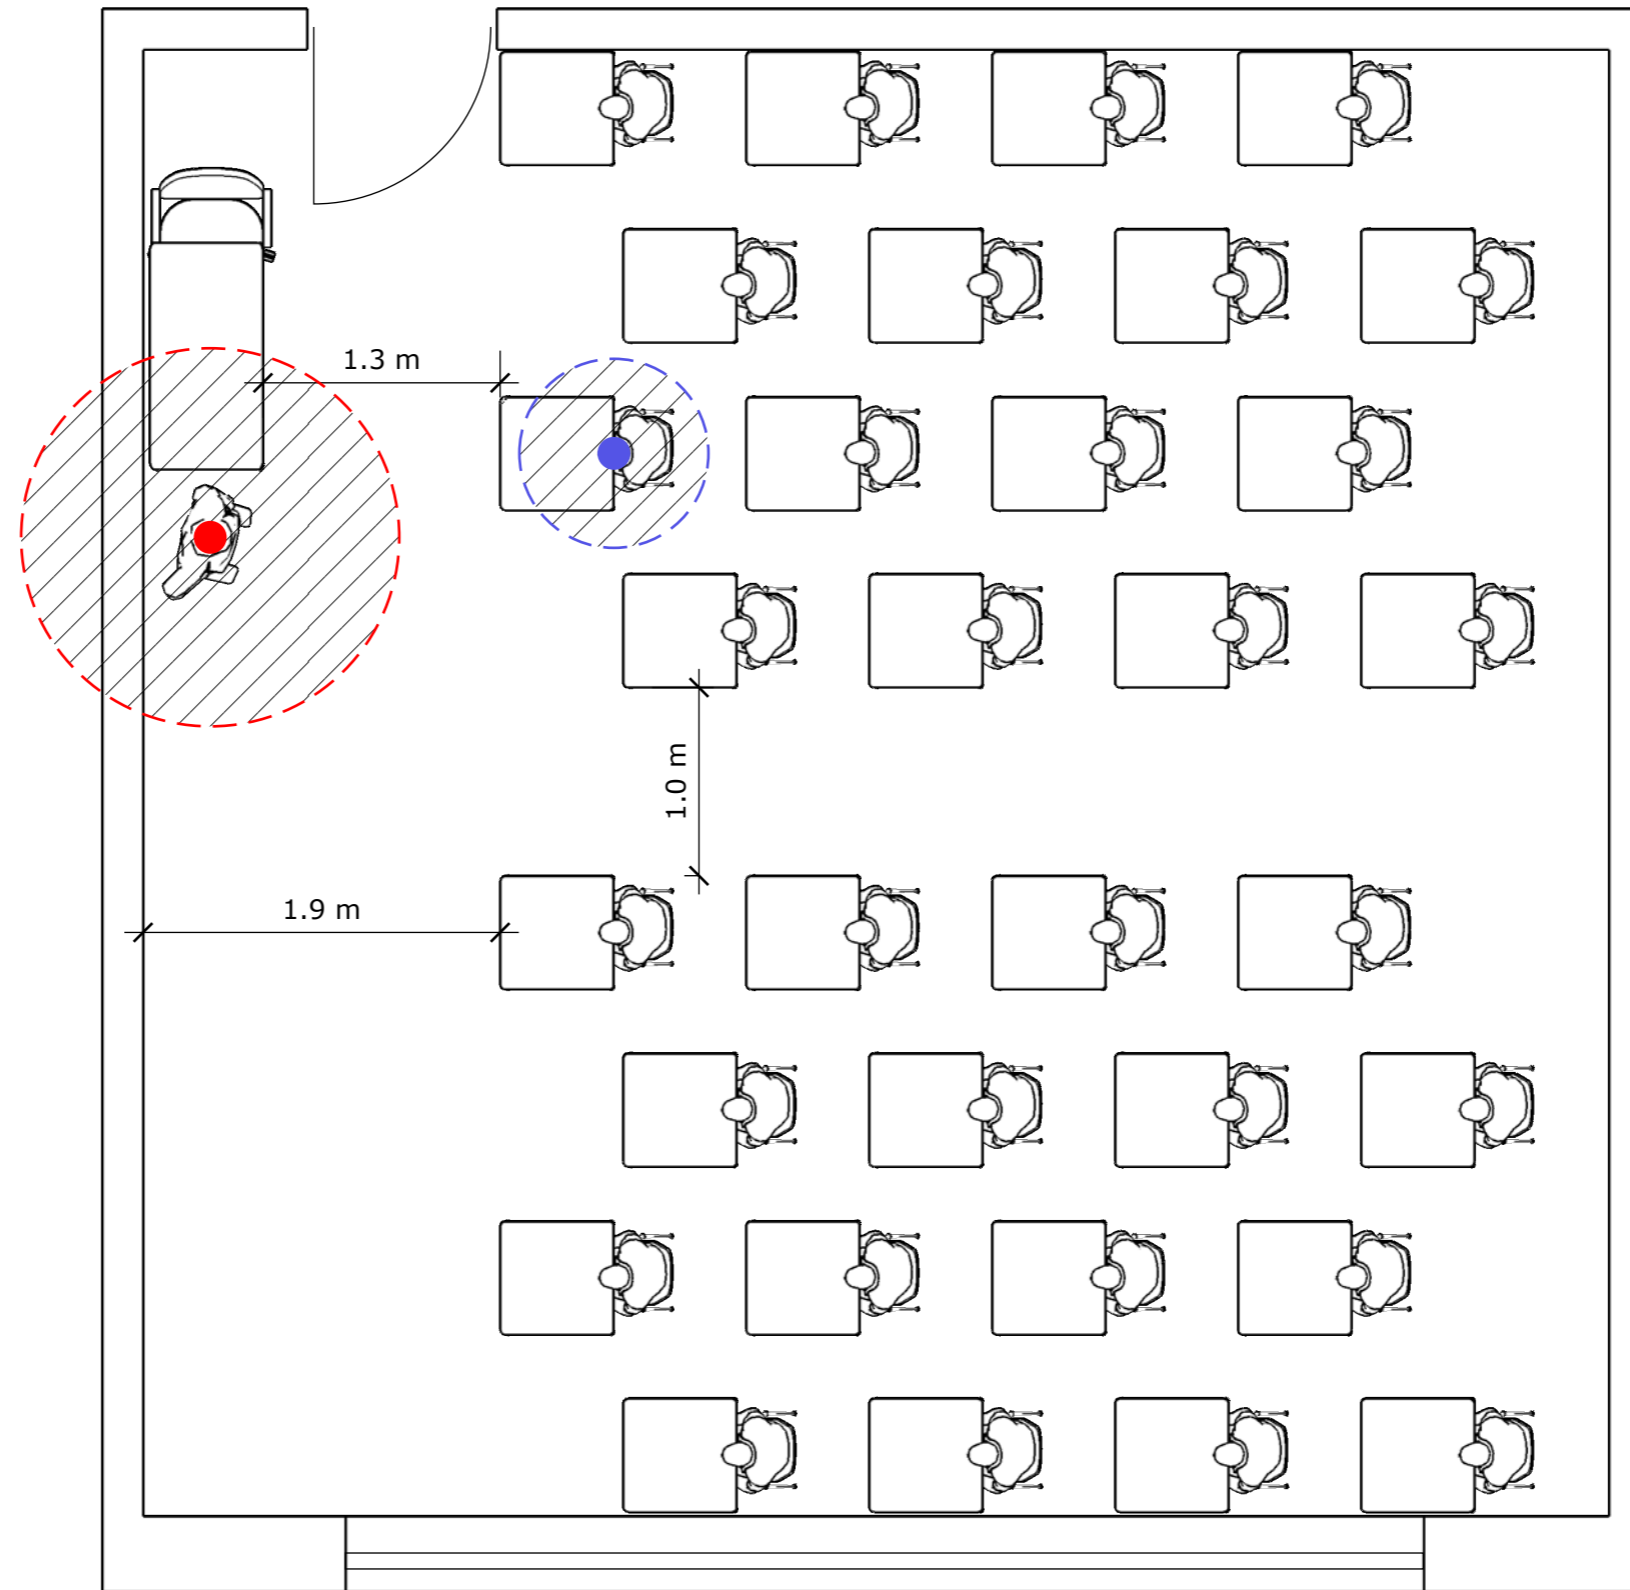

An Roinn Oideachais
agus Scileanna
Department of
Education and Skills

Illustrative Primary Classroom Layouts as referenced under the Roadmap for the Full Return to School

27th July 2020

STANDARD PRIMARY CLASSROOM (80 Sq.M)

32 STUDENTS

STANDARD PRIMARY CLASSROOM (80 Sq.M)

28 STUDENTS

STANDARD PRIMARY CLASSROOM (80 Sq.M)

24 STUDENTS

STANDARD PRIMARY CLASSROOM (80 Sq.M)

31 STUDENTS

STANDARD PRIMARY CLASSROOM (80 Sq.M)

28 STUDENTS

STANDARD PRIMARY CLASSROOM (80 Sq.M)

24 STUDENTS

STANDARD PRIMARY CLASSROOM (80 Sq.M)

30 STUDENTS

STANDARD PRIMARY CLASSROOM (60 Sq.M)

32 STUDENTS

STANDARD PRIMARY CLASSROOM (60 Sq.M)

32 STUDENTS

STANDARD PRIMARY CLASSROOM (60 Sq.M)

32 STUDENTS + SNA + WORK STATION