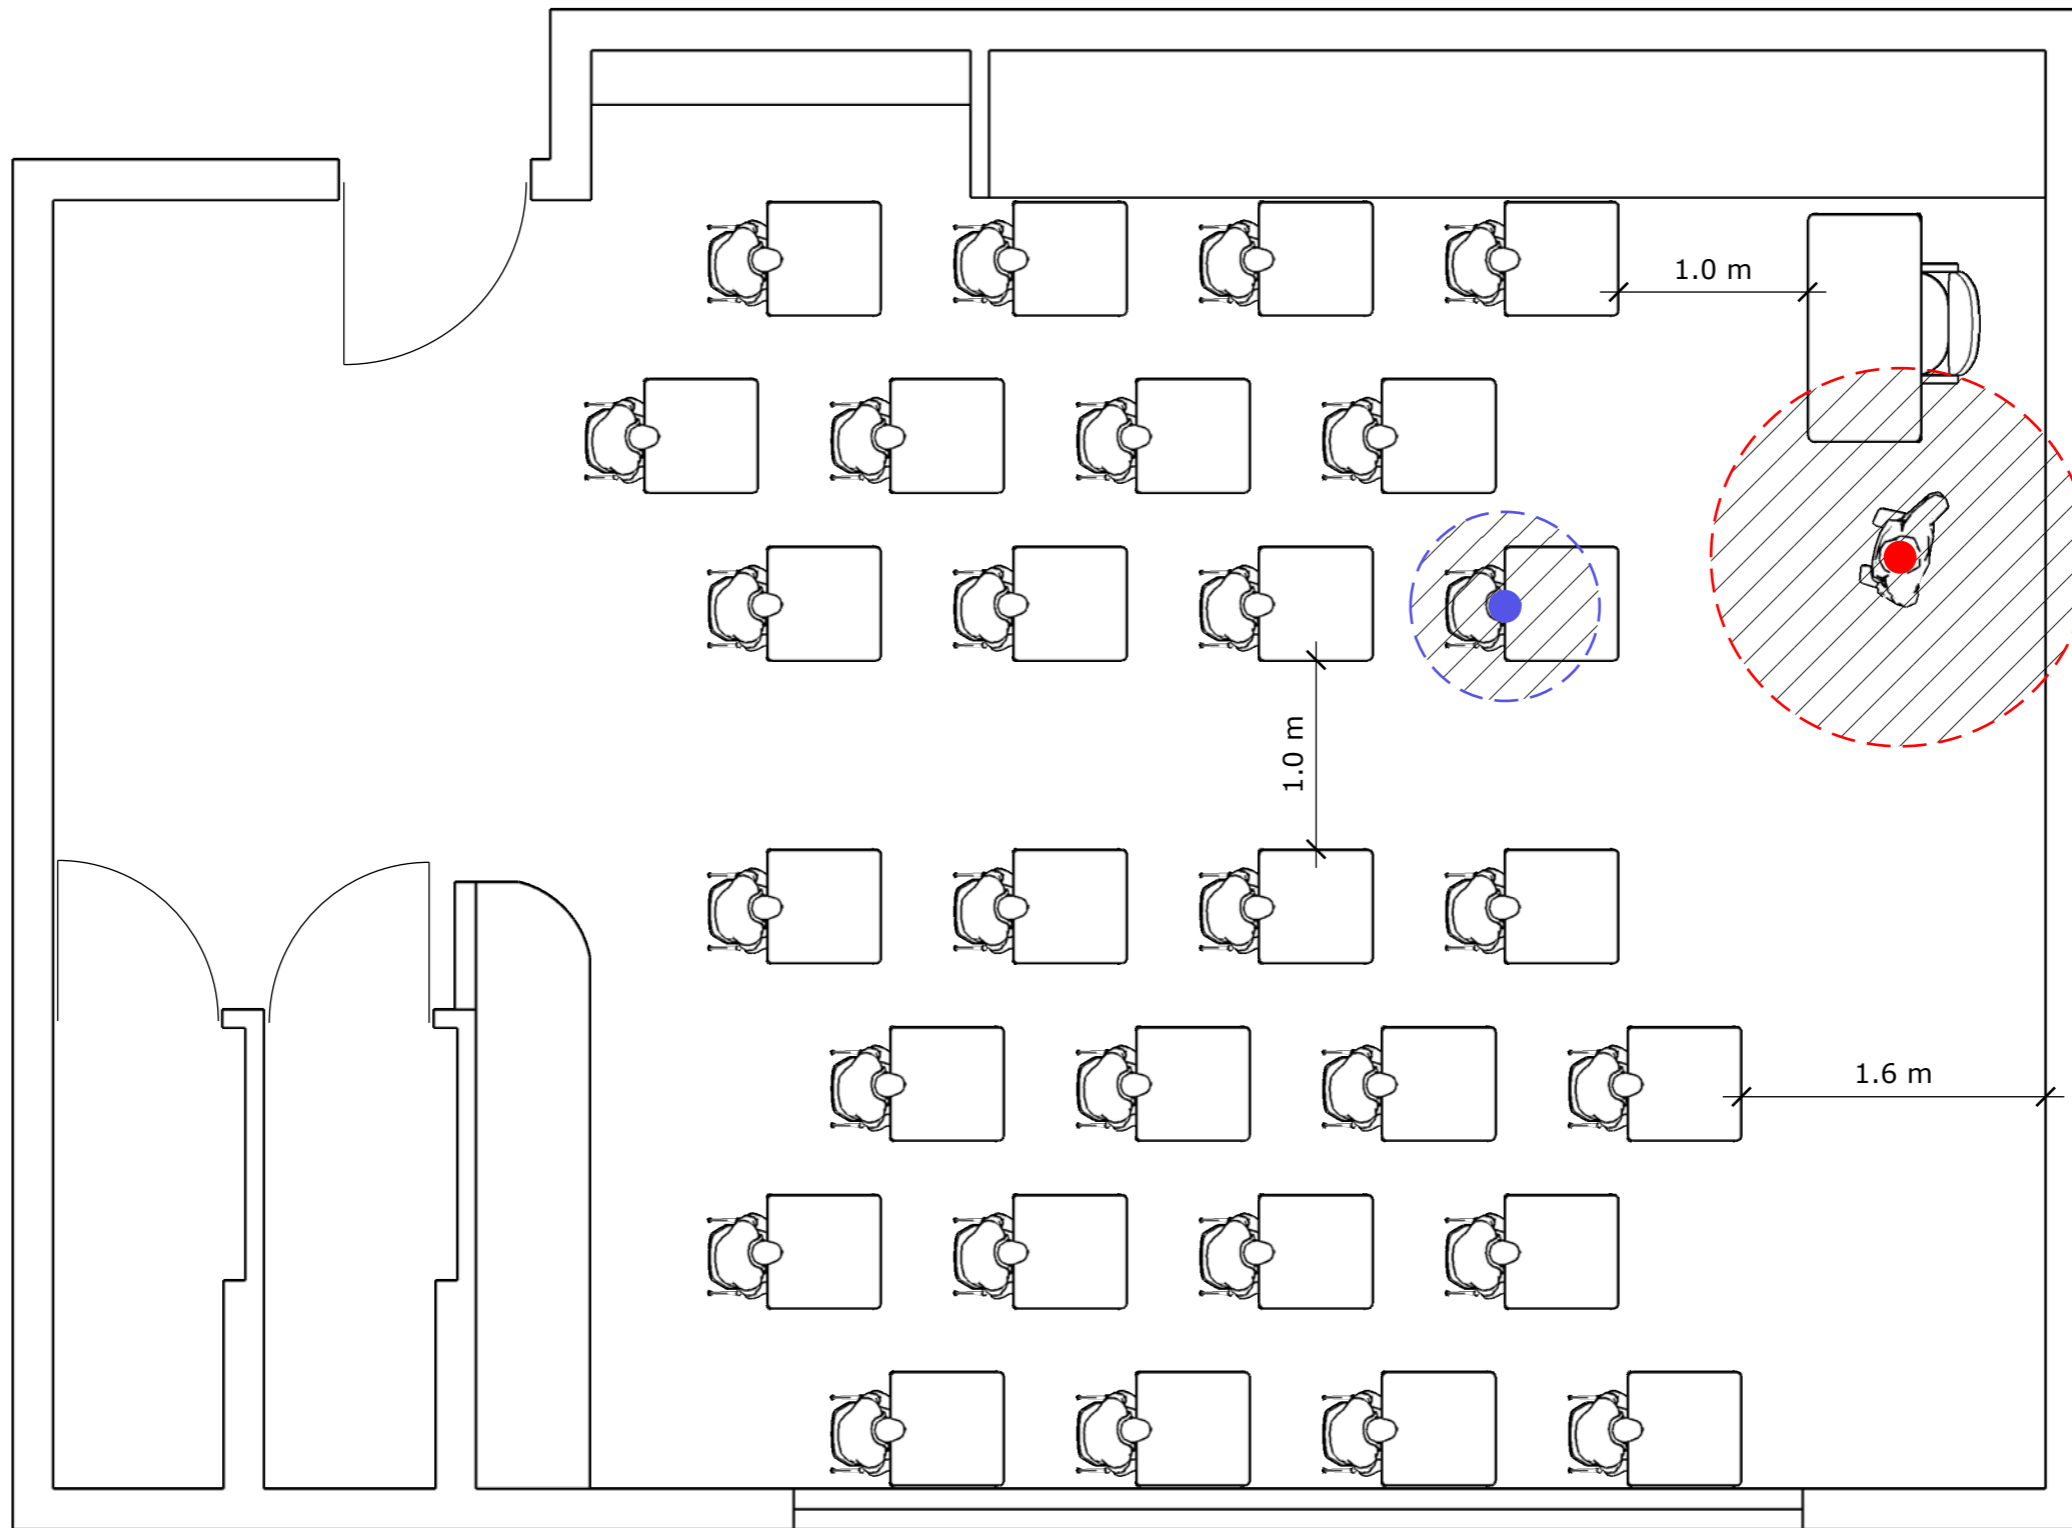

An Roinn Oideachais
agus Scileanna
Department of
Education and Skills

Illustrative Primary Classroom Layouts as referenced under the Roadmap for the Full Return to School

27th July 2020

STANDARD PRIMARY CLASSROOM (80 Sq.M)

32 STUDENTS

STANDARD PRIMARY CLASSROOM (80 Sq.M)

28 STUDENTS

STANDARD PRIMARY CLASSROOM (80 Sq.M)

24 STUDENTS

STANDARD PRIMARY CLASSROOM (80 Sq.M)

31 STUDENTS

STANDARD PRIMARY CLASSROOM (80 Sq.M)