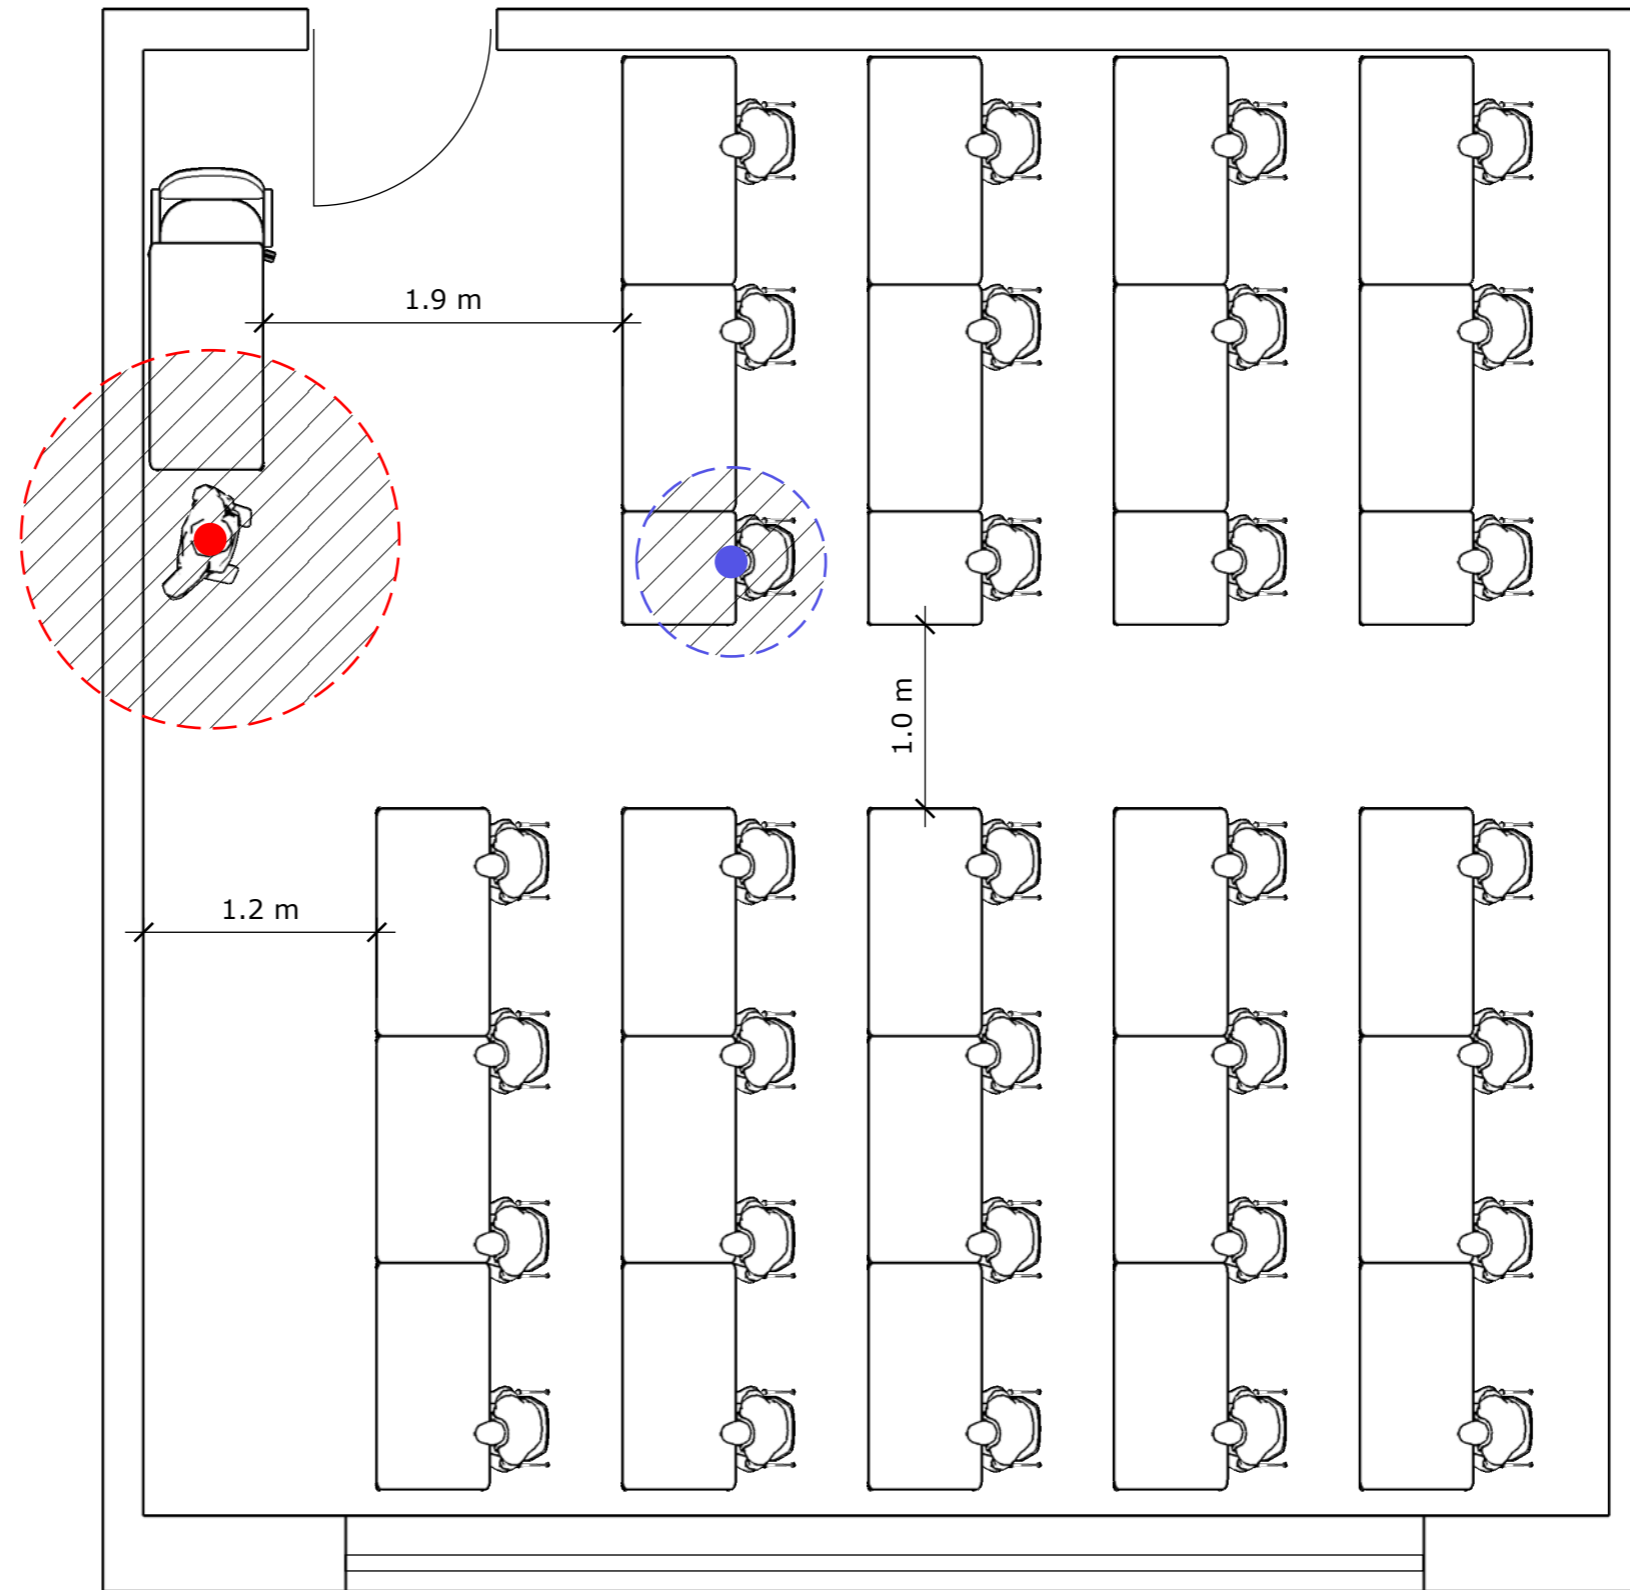

28 STUDENTS

STANDARD PRIMARY CLASSROOM (80 Sq.M)

24 STUDENTS

STANDARD PRIMARY CLASSROOM (80 Sq.M)

30 STUDENTS

STANDARD PRIMARY CLASSROOM (60 Sq.M)

32 STUDENTS

STANDARD PRIMARY CLASSROOM (60 Sq.M)

32 STUDENTS

STANDARD PRIMARY CLASSROOM (60 Sq.M)

32 STUDENTS + SNA + WORK STATION